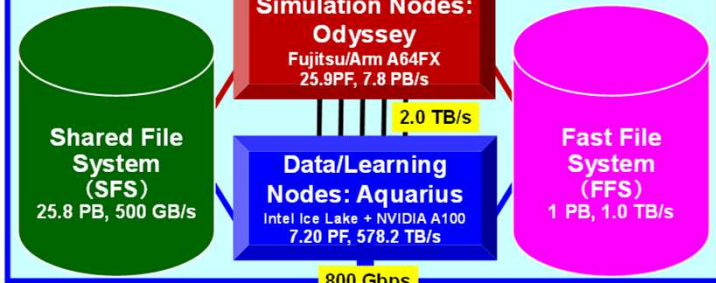

Platform for Integration of (S+D+L)  
Big Data & Extreme Computing

External Resources

External Network

External Resources

Wisteria BDEC-01

Simulation Nodes (Odyssey)

Wisteria BDEC-01

Data/Learning Nodes (Aquarius)